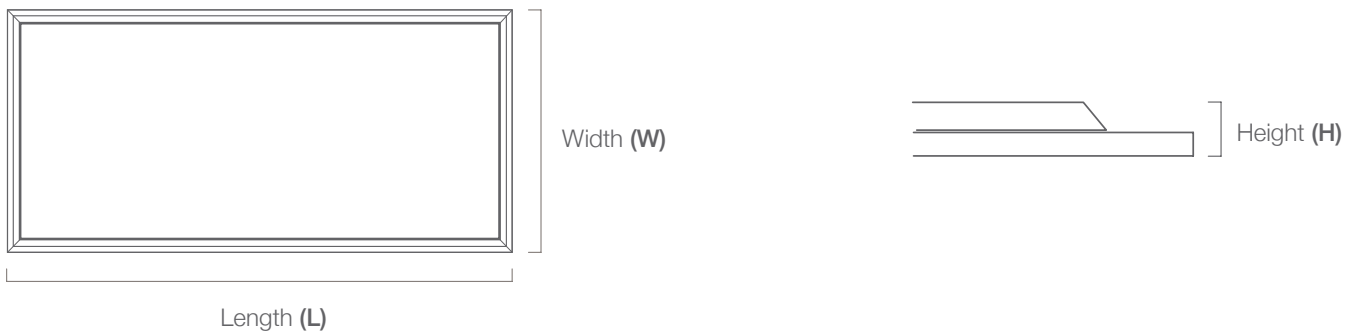

## Technical Specifications

|              |                         |                       |                              |
|--------------|-------------------------|-----------------------|------------------------------|
| Rated Life   | ≥30,000 hours           | Operating Temperature | -20°C to +40°C               |
| Body         | Powder Coated Aluminium | Input Voltage         | 220 – 240 VAC ~ 50/60Hz      |
| Installation | Suspension, T bar       | IP Rating             | IP20                         |
| Beam Angle   | 120°                    | Connection            | Flex and plug (1.5m)         |
| Power Factor | >0.9                    | Net Weight            | 1.05kg (6x3)<br>1.9kg (12x3) |
| CRI          | >83                     |                       |                              |

## Dimensional Drawing

| Model      | L    | W   | H  |
|------------|------|-----|----|
| 600 x 300  | 595  | 295 | 33 |
| 1200 x 300 | 1195 | 295 | 33 |

Unit = mm