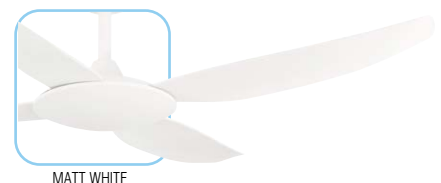

AMARI 52" 4-BLADE DC CEILING FAN

Remote control
Included

52 INCH 1320mm	35W DC MOTOR	12° BLADE PITCH	10° CEILING RAKE MAX	14800 m ³ /hr AIRFLOW	ABS BLADES	6YR WARRANTY
-----------------------------	---------------------------	------------------------------	-----------------------------------	---	----------------------	------------------------

An aerodynamically designed 52-inch ceiling fan suitable for coastal locations with its body, canopy and blades made from durable and anti-rust ABS plastic. Utilises a powerful and efficient DC motor in combination with curved ABS blades for superior airflow

- Durable corrosion and UV resistant body and canopy construction with high strength moulded ABS blades
- The Windbreeze mode varies the fan speed to simulate a natural breeze effect.
- 6 speed remote control included.
- Reversible All-Seasons technology for use all year round
- Powerful 35W DC motor
- Uses Brilliant's Quick Connect Plug System to reduce install time
- Suitable for coastal locations

APPLICATIONS

- Bedrooms, lounge and family rooms
- Indoors or enclosed alfresco areas not exposed to the weather

MATT WHITE

MATT BLACK

AMARI 52" 4-BLADE DC CEILING FAN

TECHNICAL SPECIFICATIONS

Size	52 inch (1320mm)
Motor Type	DC (Direct Current)
Operating Voltage	220-240V / 50Hz
Motor Wattage	35W
Construction	ABS body and canopy
Blade Material	Moulded ABS (x4)
Ceiling install	Hangsure
Blade Pitch	12 degrees
Ceiling Rake	10 degree max
Other models available	21721: 52-inch with CCT LED light 21723: 56-inch without light 21725: 56-inch with CCT LED Light
Control	Remote 6-speed with reverse and windbreeze functions
Warranty	3 year in-home plus 3 year replacement (6-Year) <i>*Limited warranty for wall controller, remote controller and light. Refer to warranty card inside the box for more details.</i>
Standards:	AS/NZS 60335-1 AS/NZS 60335-2.80 AS/NZS 60598-1 AS/NZS 60598-2.1