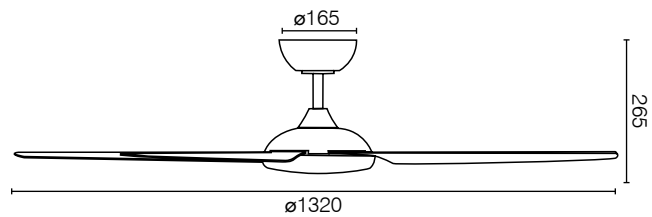

An aerodynamically designed 52-inch ceiling fan suitable for coastal locations with its body, canopy and blades made from durable and anti-rust ABS plastic. Utilises a powerful and efficient DC motor in combination with curved ABS blades for superior airflow

APPLICATIONS

- Bedrooms, lounge and family rooms
- Indoors or enclosed alfresco areas not exposed to the weather

MATT WHITE

MATT BLACK

AMARI 52" 4-BLADE DC CEILING FAN

TECHNICAL SPECIFICATIONS

Size	52 inch (1320mm)
Motor Type	DC (Direct Current)
Operating Voltage	220-240V / 50Hz
Motor Wattage	35W
Construction	ABS body and canopy
Blade Material	Moulded ABS (x4)
Ceiling install	Hangsure
Blade Pitch	12 degrees
Ceiling Rake	10 degree max
Other models available	21721: 52-inch with CCT LED light 21723: 56-inch without light 21725: 56-inch with CCT LED Light
Control	Remote 6-speed with reverse and windbreeze functions
Warranty	3 year in-home plus 3 year replacement (6-Year) <i>*Limited warranty for wall controller, remote controller and light. Refer to warranty card inside the box for more details.</i>
Standards:	AS/NZS 60335-1 AS/NZS 60335-2.80 AS/NZS 60598-1 AS/NZS 60598-2.1

INSTALLATION

Must be installed by a licensed electrician

ACCESSORIES (sold separately)

Extension Rod with loom 21810/05 matt white,
kits, 900mm x Ø26mm: 21810/06 matt black

AIR MOVEMENT

SPEED	1	2	3	4	5	6
RPM	130	170	190	210	230	250
Power	7W	15W	21W	25W	30W	35W
Airflow	5,324m³/h	8,873m³/h	10,478m³/h	11,915m³/h	13,571m³/h	14,788m³/h