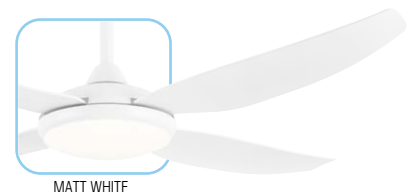

AMARI 52" 4-BLADE DC CEILING FAN & LIGHT

Remote control
Included

An aerodynamically designed 52-inch ceiling fan suitable for coastal locations with its body, canopy and blades made from durable and anti-rust ABS plastic. Utilises a powerful and efficient DC motor in combination with curved ABS blades for superior airflow

- Durable corrosion and UV resistant body and canopy construction with high strength moulded ABS blades
- The Windbreeze mode varies the fan speed to simulate a natural breeze effect.
- 6 speed remote control with light included.
- Reversible All-Seasons technology for use all year round
- Powerful 35W DC motor
- 24W dimmable & colour temperature adjustable light kit
- Easily change colour temperature (CCT) from warm white 3000K, cool white 4200K to bright daylight 6000K.
- Uses Brilliant's Quick Connect Plug System to reduce install time
- Suitable for coastal locations

APPLICATIONS

- Bedrooms, lounge and family rooms
- Indoors or enclosed alfresco areas not exposed to the weather