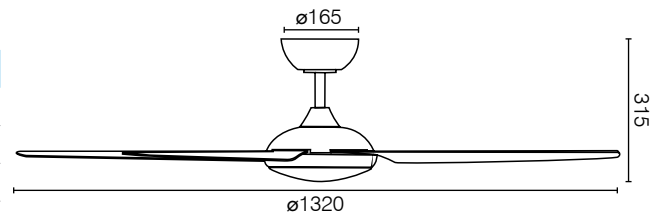

AMARI 52" 4-BLADE DC CEILING FAN & LIGHT

TECHNICAL SPECIFICATIONS

Size	52 inch (1320mm)
Motor Type	DC (Direct Current)
Operating Voltage	220-240V / 50Hz
Motor Wattage	35W
Construction	ABS body and canopy
Blade Material	Moulded ABS (x4)
Ceiling install	Hangsure
Blade Pitch	12 degrees
Ceiling Rake	10 degree max
Light Wattage:	24W
Lumens:	1700lm (3000K); 1800lm (4200K); 1700lm (6000K)
Dimmable:	Yes
Other models available	21719: 52-inch without light 21723: 56-inch without light 21725: 56-inch with CCT LED Light
Control	Remote 6-speed with reverse and windbreeze functions
Warranty	3 year in-home plus 3 year replacement (6-Year) <i>*Limited warranty for wall controller, remote controller and light. Refer to warranty card inside the box for more details.</i>
Standards:	AS/NZS 60335-1 AS/NZS 60335-2.80 AS/NZS 60598-1 AS/NZS 60598-2.1

AIR MOVEMENT

SPEED	1	2	3	4	5	6
RPM	130	170	190	210	230	250
Power	7W	15W	21W	25W	30W	35W
Airflow	5,324m³/h	8,873m³/h	10,478m³/h	11,915m³/h	13,571m³/h	14,788m³/h

INSTALLATION

Must be installed by a licensed electrician

ACCESSORIES (sold separately)

Extension Rod with loom 21810/05 matt white,
kits, 900mm x Ø26mm: 21810/06 matt black

	MODEL	COLOUR	DESCRIPTION	BOX SIZE	GROSS WEIGHT	BOX QTY	BARCODE/TUN
RETAIL BOX	21721/05	Matt White	Amari-52 Fan & Light	W665 x H235 x D305 mm	6.8 kg	1 pc	9 312641 217213 >
RETAIL BOX	21721/06	Matt Black	Amari-52 Fan & Light	W665 x H235 x D305 mm	6.8 kg	1 pc	9 312641 217220 >