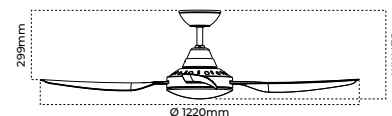

Sanur

The Sanur 4-blade DC ceiling fan is a modern take on the traditional, incorporating new technology. It features a stylish 8-speed remote control including turbo-air function and up to 12-hour timer. It is equipped with an energy-efficient 40W DC motor, enabling powerful airflow, and is fitted with our quick-connect wiring solution for easy installation.

Product features

- Modern and efficient energy saving 40W DC motor
- Slimline design ideal for indoor and outdoor covered applications
- ABS body and canopy with 4 reinforced ABS blades
- Pre-balanced for smoother quieter operation
- Hangsure ball-mount ceiling canopy suits ceilings of rakes up to 15°
- Fully reversible for summer and winter use switchable from the remote

Accessories

12507 DCREMOTE/WH	12511 ROD/90/WH
12508 DCREMOTE/BK	12512 ROD/90/BK
11356 DCREMOTE/WALL/WH	12513 ROD/150/WH
11357 DCREMOTE/WALL/BK	12514 ROD/150/BK

Warranty
First 4 years
in-home

40W
DC motor

Max Airflow
15,600m³/hr
(52" size)

Find out more

Product range

	Order code	Barcode no.
SANUR/48/WH	18453	9336462184530
SANUR/48/BK	18454	9336462184547
SANUR/52/WH	18457	9336462184578
SANUR/52/BK	18458	9336462184585

Product specifications

Voltage	220-240V~ 50Hz	
Power consumption	40W	
Electrical classification	I	
Motor	153x8mm DC motor	
IP rating	IP20	
Blades	4	
Blade pitch	13.5°	
Airflow	SANUR/48	13,000m³/hr (max)
	SANUR/52	15,600m³/hr (max)
RPM	SANUR/48	260 (max)
	SANUR/52	240 (max)
Max ceiling rake	15°	
Control	Remote control	
Body material	ABS	
Blade material	ABS	
Warranty	6 years (4 years in-home + 2 years return to base)	

Finish

1. ☐ Satin White ☒ Matt Black

SANUR/48

SANUR/52